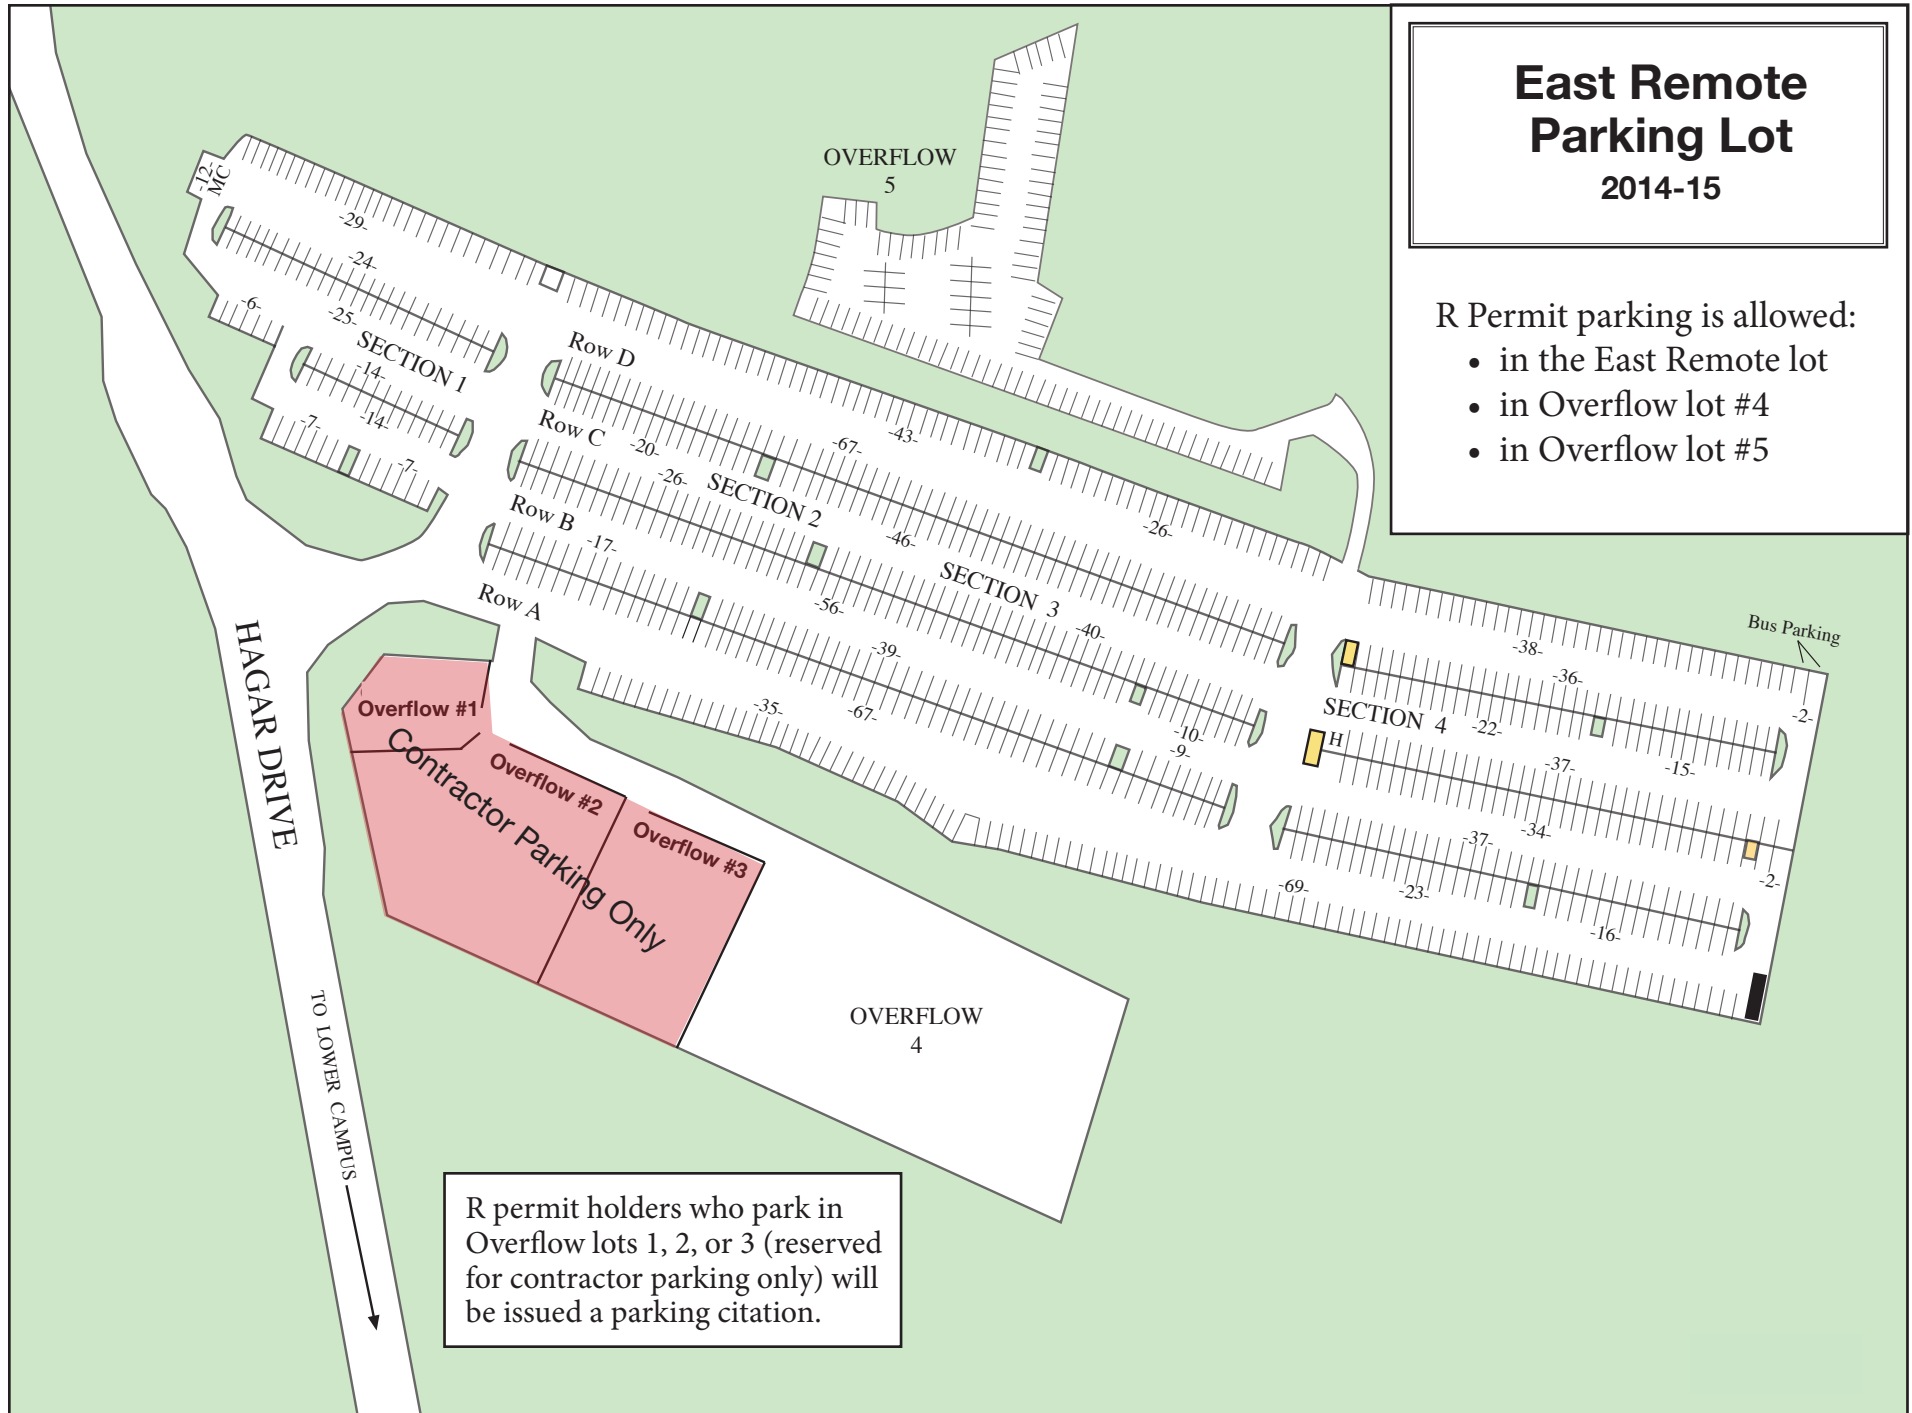

# East Remote Parking Lot 2014-15

R Permit parking is allowed:

- in the East Remote lot
- in Overflow lot #4
- in Overflow lot #5

R permit holders who park in Overflow lots 1, 2, or 3 (reserved for contractor parking only) will be issued a parking citation.